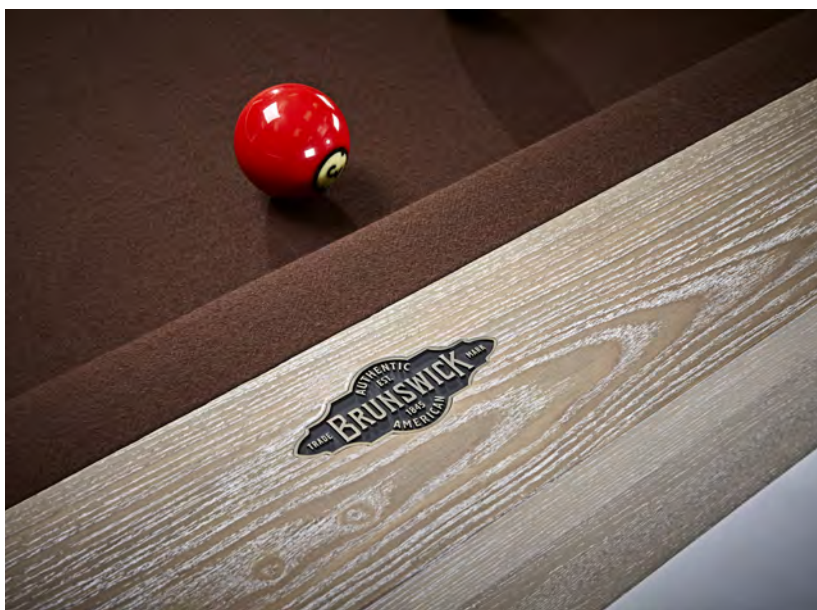

MATANZA

Matanza is a uniquely designed table that will endure for generations. Every attribute from the pedestal design to the finish was created with pride. Incorporate this beautiful piece to enhance the aesthetics of any room it occupies.

MATANZA™

PRODUCT SPECIFICATIONS

FEATURES

- Brunswick Certified Premium 1" Slate
- SuperSpeed® Cushion Rubber
- Matching Finish Metal Sights
- High Performance™ Nut Plate Construction

MATERIALS

- Rails: Solid White Ash
- Aprons: Solid White Ash
- Base Frame: Solid Hardwood
- Stretcher: Solid Hardwood with White Ash Veneer
- Legs: Solid White Ash

OPTIONS

Leg	Unique, Standard
Pocket	Low Profile Drop Pocket
Cloth Color	14 options
Finish	Sandwashed
Accessories Available	Matanza Wall Cue Rack (Coming Soon) Table Tennis Conversion Top