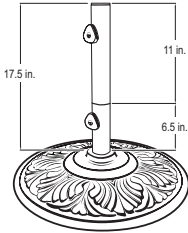

CHECKLIST

- A - (1) Upper Stem
- B - (1) Reduced Stem
- C - (1) Full Stem
- D - (2) Knobs
- E - (1) Ring
- F - (1) Base

STEP 1

ASSEMBLE BASE

- Carefully remove base from box.
- Attach stem to base and turn clockwise until fully tightened.

STEP 2

SECURING UMBRELLA

- Place base in desired location.
- Insert umbrella into base stem and tighten knobs by turning clockwise to secure umbrella in place.

Note:

- Base knobs may loosen over time. Simply tighten base knobs during use of umbrella to ensure umbrella is secure.

STEM FEATURES

FULL STEM

Recommended for free-standing

Free-standing application

REDUCED STEM

For under-the-table use

Table application

SAFETY PRECAUTIONS