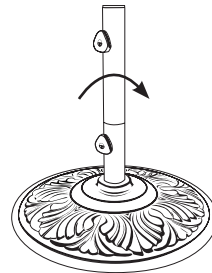

CHECKLIST

- A - (1) Upper Stem
- B - (1) Reduced Stem
- C - (1) Full Stem
- D - (2) Knobs
- E - (1) Ring
- F - (1) Base

STEP 1

ASSEMBLE BASE

- Carefully remove base from box.
- Attach stem to base and turn clockwise until fully tightened.

STEP 2

SECURING UMBRELLA

- Place base in desired location.
- Insert umbrella into base stem and tighten knobs by turning clockwise to secure umbrella in place.

Note:

- Base knobs may loosen over time. Simply tighten base knobs during use of umbrella to ensure umbrella is secure.

STEM FEATURES

FULL STEM

Recommended for free-standing

Free-standing application

REDUCED STEM

For under-the-table use

Table application

SAFETY PRECAUTIONS