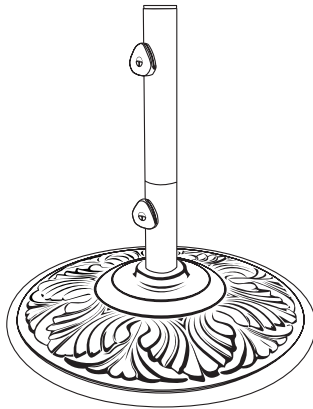

Assembly and Operation Guide

BASE

BW50 50 lbs. *Classic*

BA50 50 lbs. *Art Deco*

BG50 50 lbs. *Garden*

BA150 150 lbs. *Commercial*

Thank you for purchasing Treasure Garden's Umbrella Base.
Please remove all contents from the package, inspect and review checklist.

CHECKLIST

- A - (1) Upper Stem
- B - (1) Reduced Stem
- C - (1) Full Stem
- D - (2) Knobs
- E - (1) Ring
- F - (1) Base

STEP 1

ASSEMBLE BASE

- Carefully remove base from box.
- Attach stem to base and turn clockwise until fully tightened.

STEP 2

SECURING UMBRELLA

- Place base in desired location.
- Insert umbrella into base stem and tighten knobs by turning clockwise to secure umbrella in place.

Note:

- Base knobs may loosen over time. Simply tighten base knobs during use of umbrella to ensure umbrella is secure.