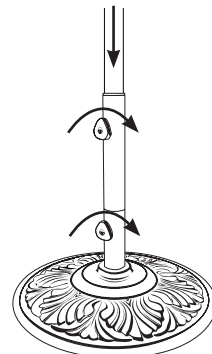

CHECKLIST

- A - (1) Upper Stem
- B - (1) Reduced Stem
- C - (1) Full Stem
- D - (2) Knobs
- E - (1) Ring
- F - (1) Base

STEP 1

ASSEMBLE BASE

- Carefully remove base from box.
- Attach stem to base and turn clockwise until fully tightened.

STEP 2

SECURING UMBRELLA

- Place base in desired location.
- Insert umbrella into base stem and tighten knobs by turning clockwise to secure umbrella in place.

Note:

- Base knobs may loosen over time. Simply tighten base knobs during use of umbrella to ensure umbrella is secure.

STEM FEATURES

FULL STEM

Recommended for free-standing

Free-standing application

REDUCED STEM

For under-the-table use

Table application

SAFETY PRECAUTIONS