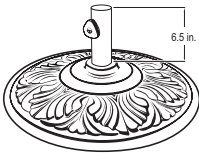

STEP 2

SECURING UMBRELLA

- Place base in desired location.
- Insert umbrella into base stem and tighten knobs by turning clockwise to secure umbrella in place.

Note:

- Base knobs may loosen over time. Simply tighten base knobs during use of umbrella to ensure umbrella is secure.

STEM FEATURES

FULL STEM

Recommended for free-standing

Free-standing application

REDUCED STEM

For under-the-table use

Table application

SAFETY PRECAUTIONS