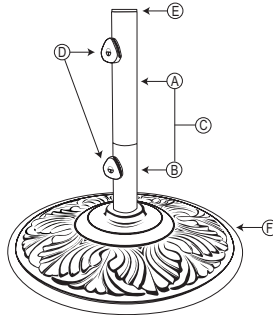

Assembly and Operation Guide

BASE

BW50 50 lbs. *Classic*

BA50 50 lbs. *Art Deco*

BG50 50 lbs. *Garden*

BA150 150 lbs. *Commercial*

Thank you for purchasing Treasure Garden's Umbrella Base.
Please remove all contents from the package, inspect and review checklist.

CHECKLIST

- A - (1) Upper Stem
- B - (1) Reduced Stem
- C - (1) Full Stem
- D - (2) Knobs
- E - (1) Ring
- F - (1) Base

STEP 1

ASSEMBLE BASE

- Carefully remove base from box.
- Attach stem to base and turn clockwise until fully tightened.

STEP 2

SECURING UMBRELLA

- Place base in desired location.
- Insert umbrella into base stem and tighten knobs by turning clockwise to secure umbrella in place.

Note:

- Base knobs may loosen over time. Simply tighten base knobs during use of umbrella to ensure umbrella is secure.