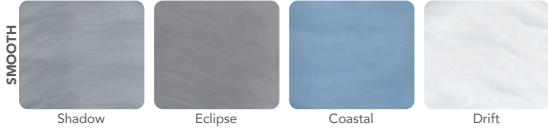

PERMASHELL™ COLORS

NATURAL SERIES