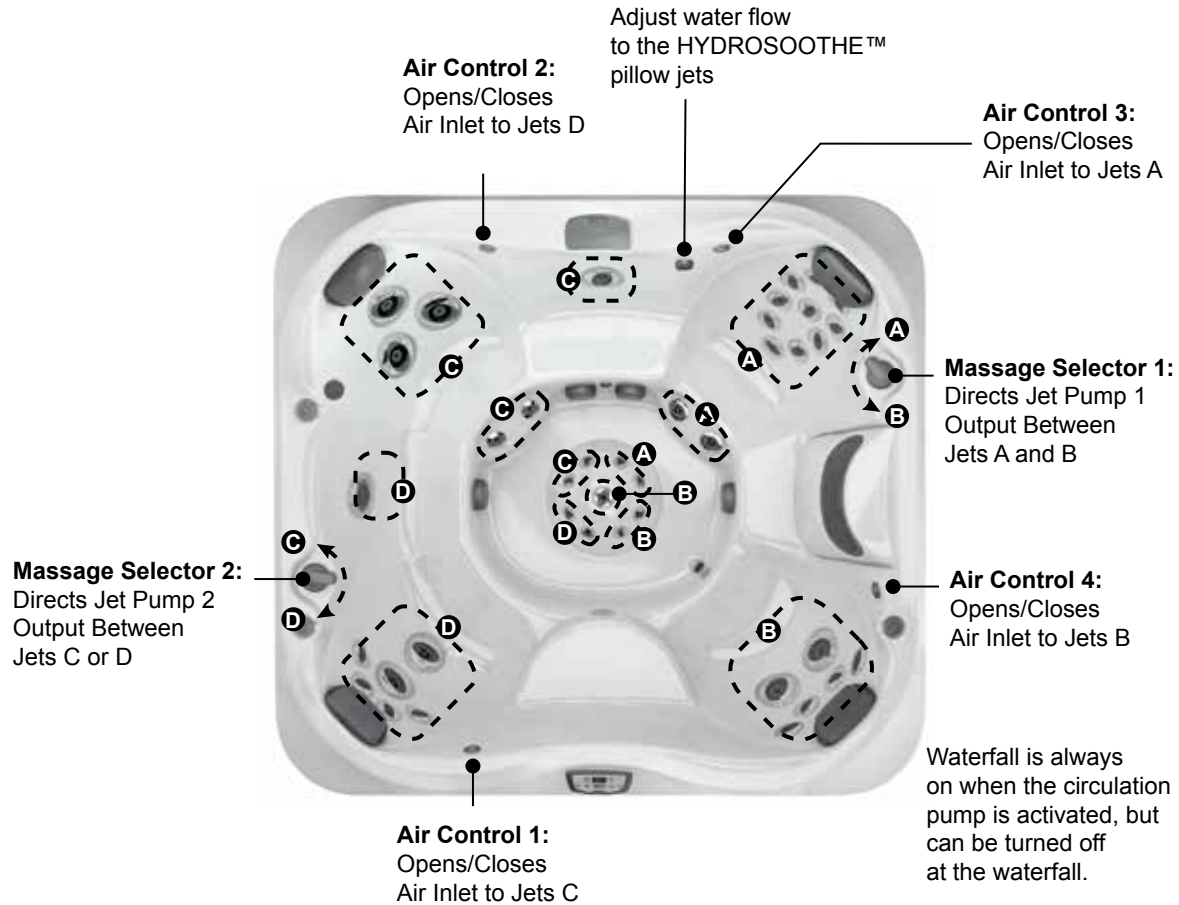

Jacuzzi J-365

Operation/Seat Depths