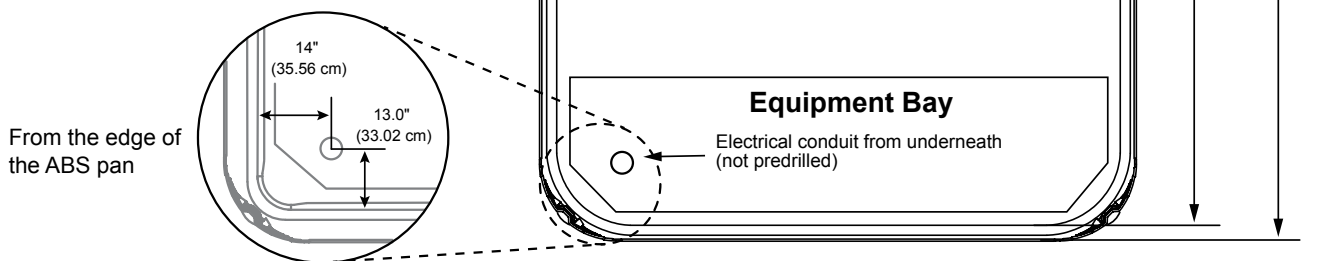

Listed dimensions represent distance from top of acrylic to lowest point in seat. Tolerance $\pm 0.5"$ (1.27 cm).

Dimensions/Specifications are Subject to Change Without Notice

Jacuzzi J-365

Dimensions

IMPORTANT! Always measure each hot tub for exact dimensions **BEFORE** designing its foundational support and/or decking.

Important Panel Details

NOTE: Over time the panel(s) may bow, this is considered normal. The panels will straighten out when reinstalled into the mounting channel. Place one end of the panel into the channel first then flatten the panel and insert the other end.

Dimensions/specifications subject to change without notice. Tolerance $\pm 0.5"$ (1.27 cm)