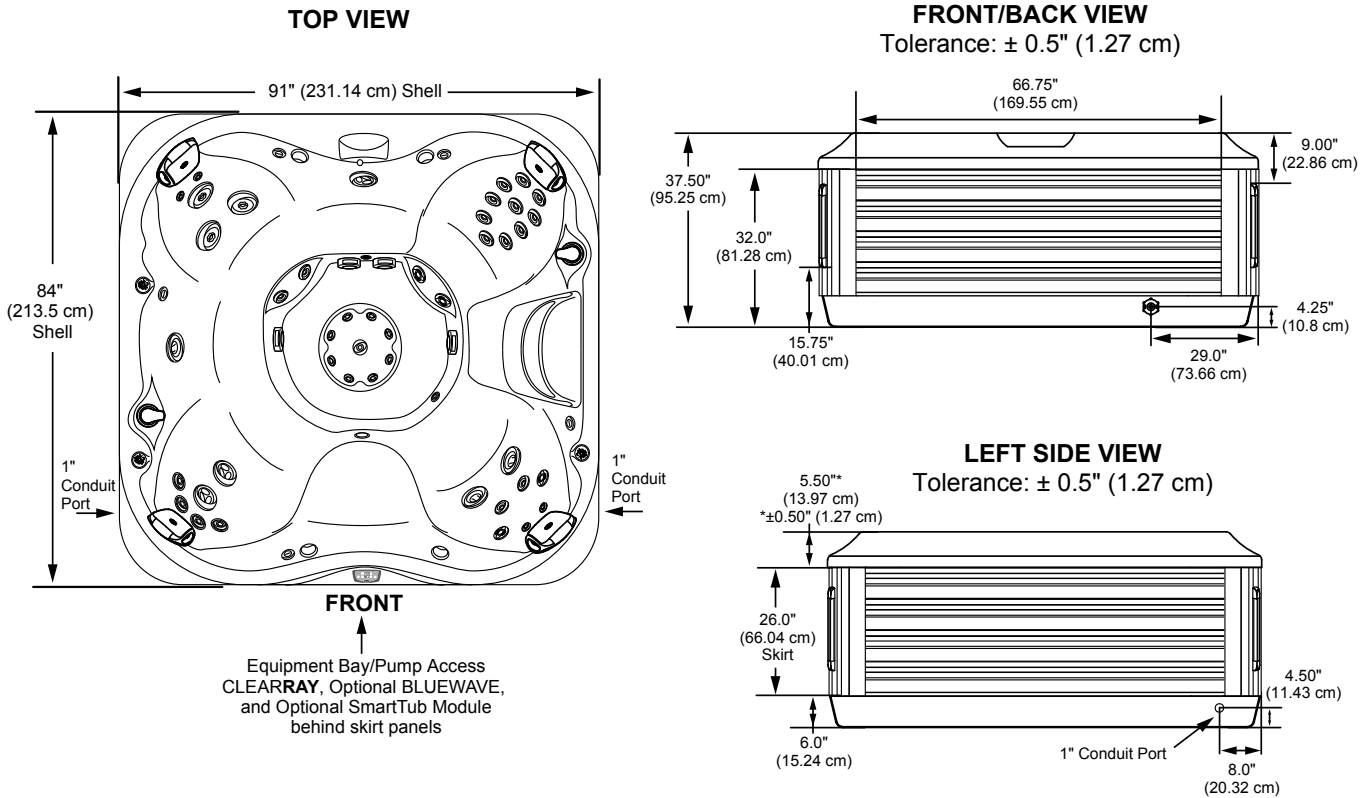

Seat Depths

- A = 26.50" (67.47 cm)**
- B = 25.25" (64.14 cm)**
- C = 25.25" (64.14 cm)**
- D = 23.75" (60.33 cm)**
- E = 28.25" (71.76 cm)**

- F = 27.25" (69.22 cm)**
- G = 17.50" (44.45 cm)**
- H = 33.75" (85.73 cm)**

Listed dimensions represent distance from top of acrylic to lowest point in seat. Tolerance $\pm 0.5"$ (1.27 cm).

Dimensions/Specifications are Subject to Change Without Notice

Jacuzzi J-365

Dimensions

IMPORTANT! Always measure each hot tub for exact dimensions **BEFORE** designing its foundational support and/or decking.

Dimensions/specifications subject to change without notice. Tolerance $\pm 0.5"$ (1.27 cm)